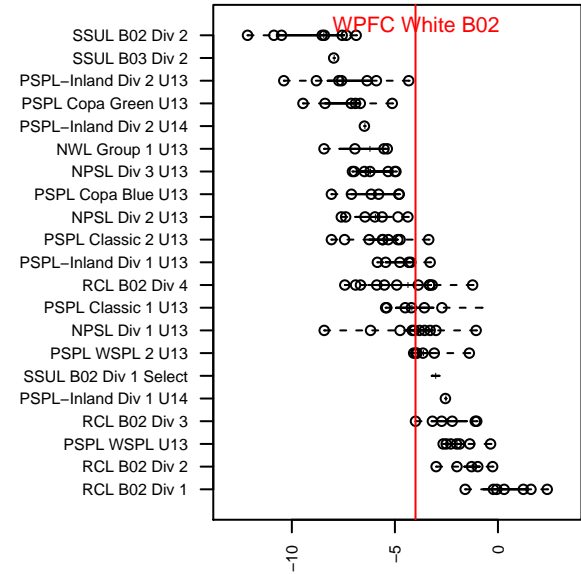

**attack and defense rating
relative to others at age
and all opponents in last 13 months**