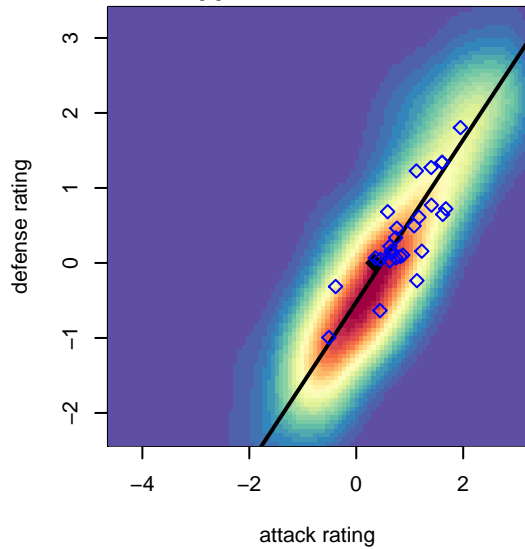

**attack and defense rating
relative to others at age
and all opponents in last 13 months**