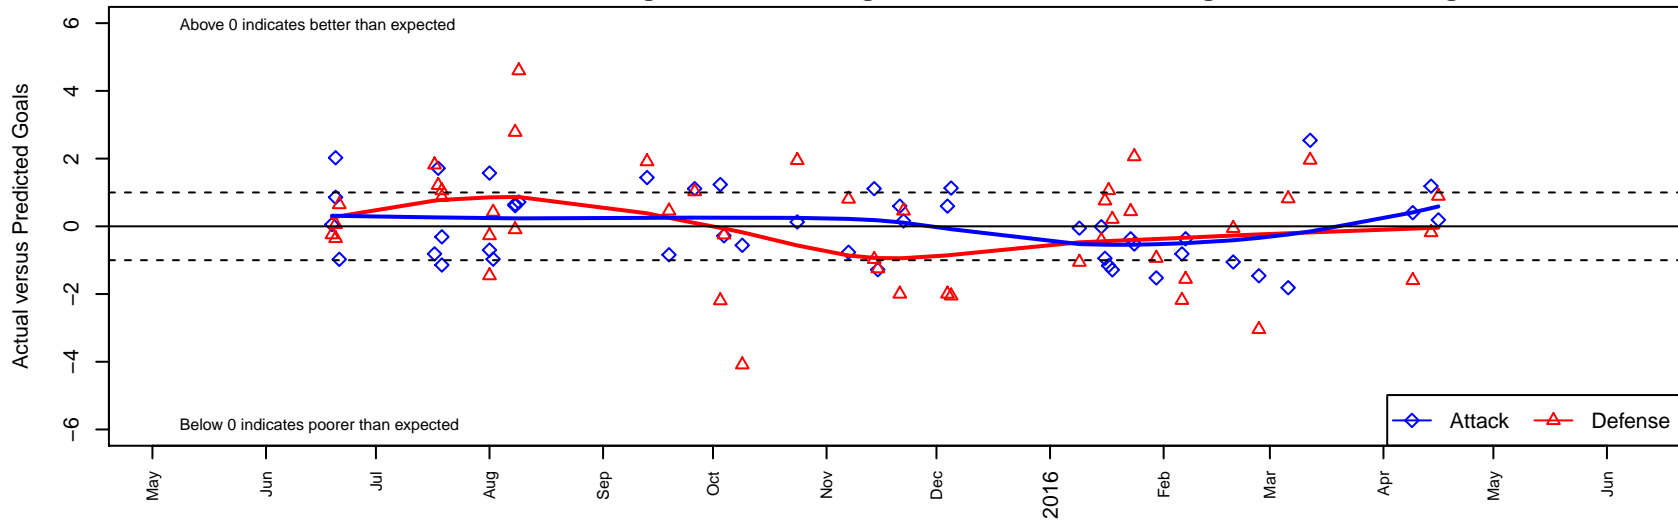

WPFC White B02

Washington Premier FC
 Tacoma, WA
 B02 total strength=849
 attack=1.41 defense=1
 fall league = RCL B02 Div 3
 spr league = Win RCL B02 Div 4

alt names used:
 WASHINGTON PREMIER FC B02 WHITE (WA
 WPFC B02 White
 WPFC B02 White (B)
 WPFC B02 White
 WPFC B02 White (B)
 WPFC B02 White (B)

WPFC White B02
 Dots are actual minus expected GF (blue circles) and GA (red triangles).
 Blue line is smoothed change in attack strength. Red is smoothed change in defense strength.

**attack and defense variance (black dot)
relative to other teams
and top 10 in region**