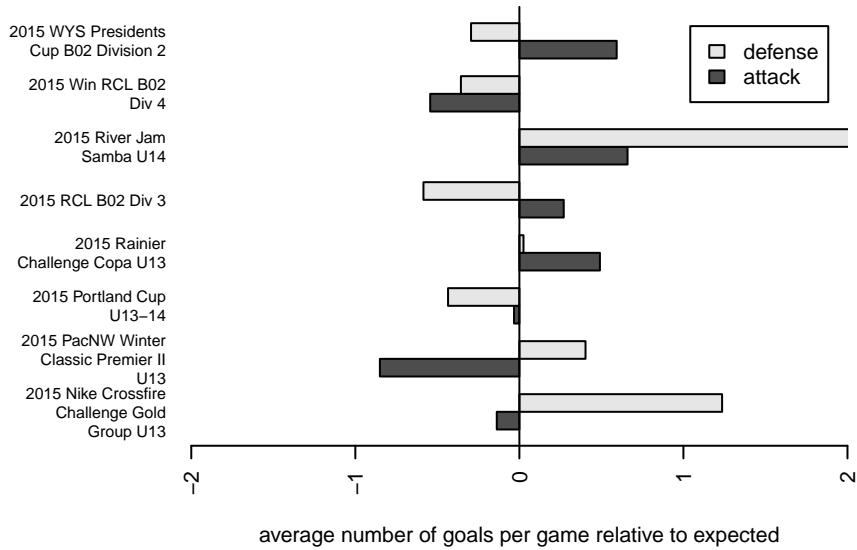

Performance relative to 13 month average