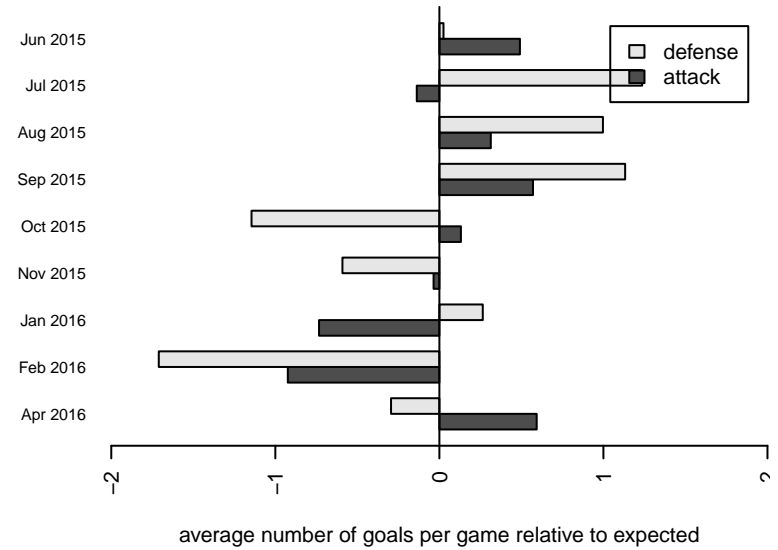

Performance relative to 13 month average